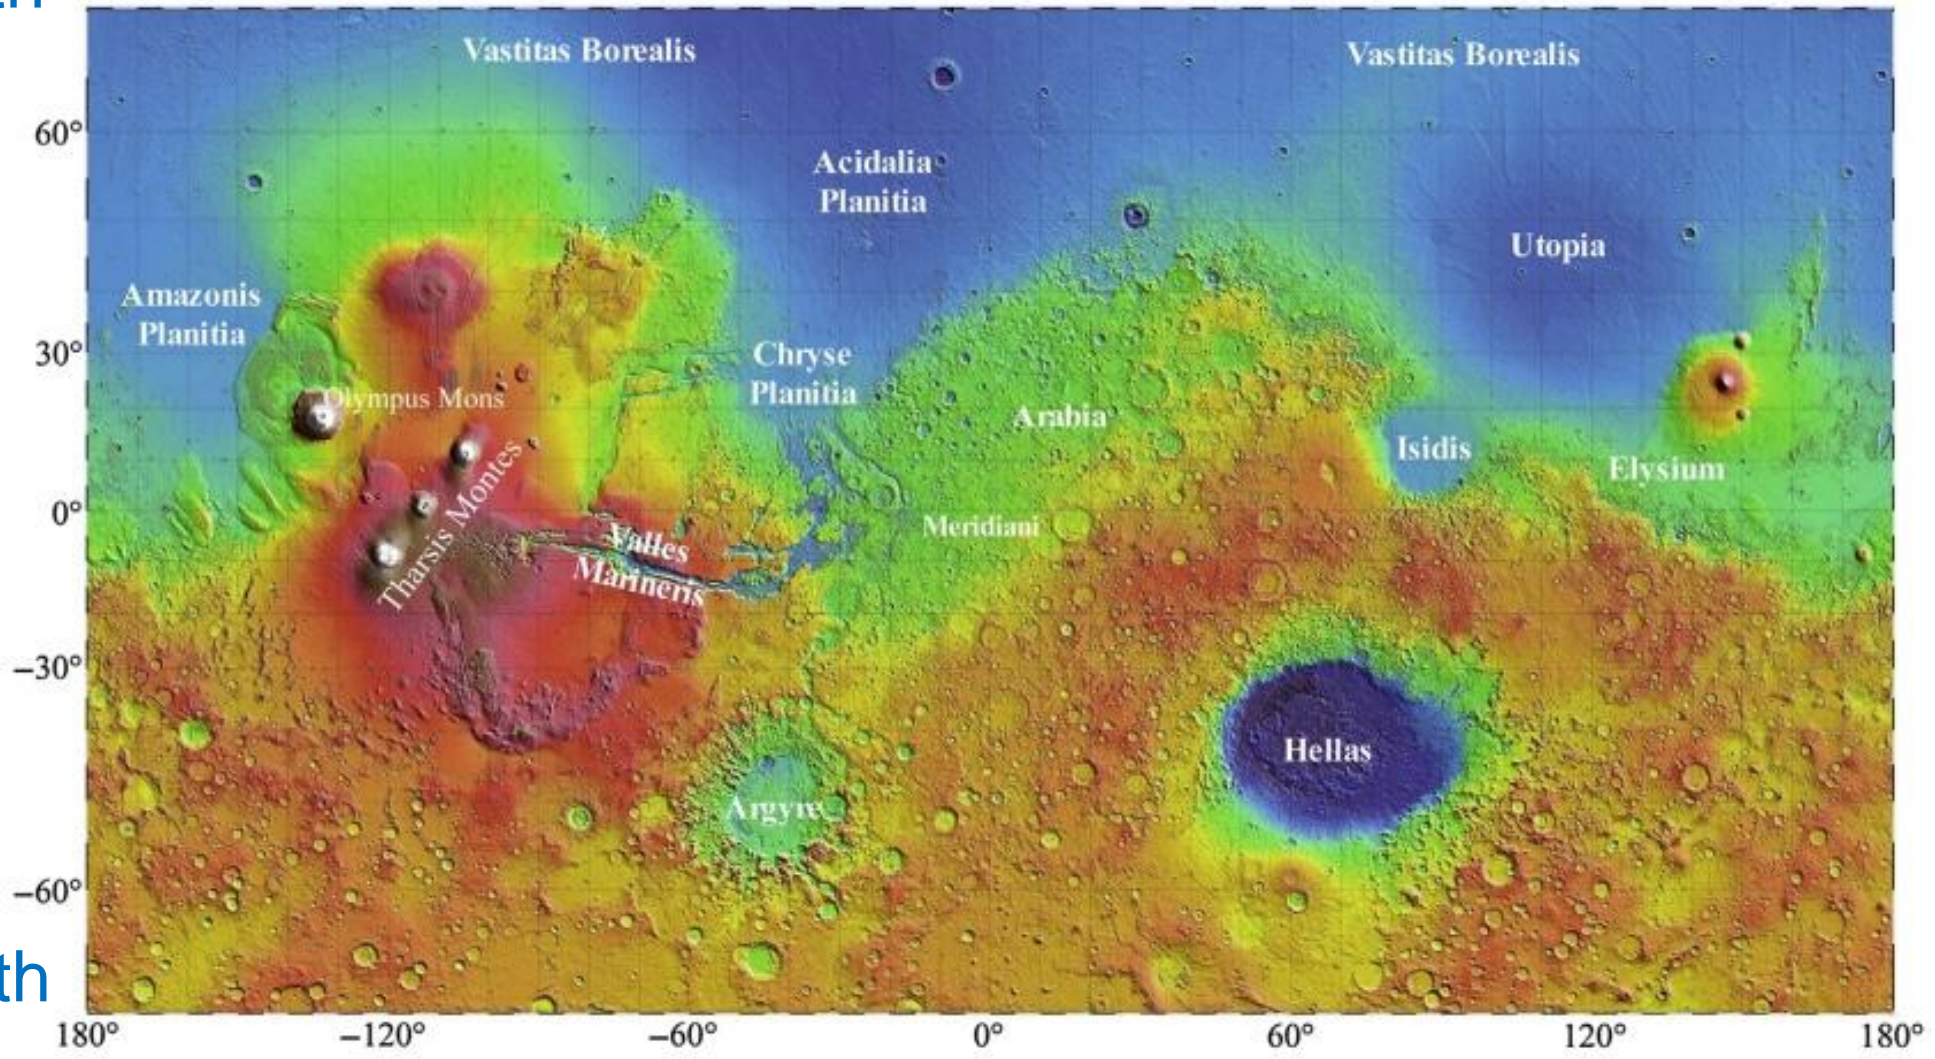

North

LATITUDE

South

West

LONGITUDE

East

Acidalia Planitia (Sur)

Mars Express images (HRSC camera)

Berlin (G. Neukum), [CC BY-SA 3.0 IGO](https://creativecommons.org/licenses/by-sa/3.0/)

Chryse Planitia

Mars Express images
(HRSC camera)

ESA/DLR/FU Berlin

© ESA/DLR/FU Berlin (G. Neukum)

Utopia Planitia & Vastias Borealis & Arabia

ESA/DLR/FU Berlin

© ESA/DLR/FU Berlin (G. Neukum)

Tharsis North

NASA/MGS/MOLA Science
Team, FU Berlin

Hellas Planitia

Mars Express images (HRSC camera)

ESA/DLR/FU Berlin

Clouds Vastitas Borealis & Northern Polar Cap

Olympus Mons

ESA/Roscosmos/CaSSI
S (footprint)